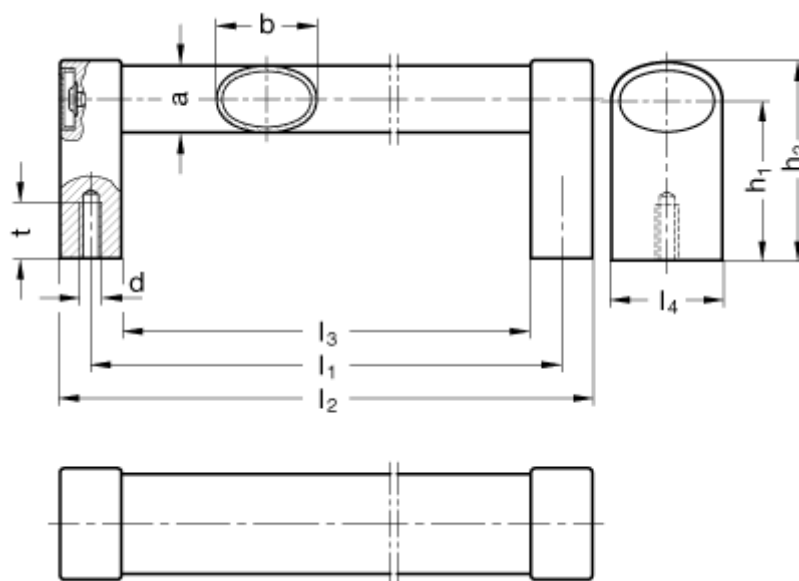

Article number: 20997400

Description: E+G Oval tubular handle  
GN 334-36-400-EL

## Measures

a = 24	l4 = 40
b = 36	t = 15
d = M 8	
h1 = 57	
h2 = 71	
l1 = 400	
l2 = 422	
l3 = 378	